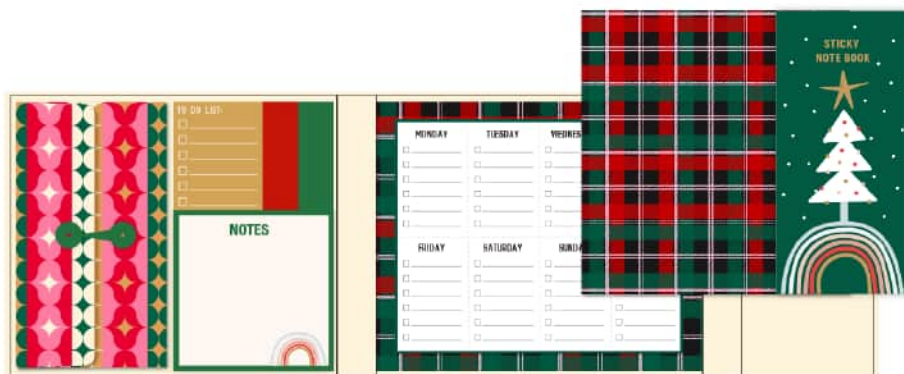

**2411LW24**

Stationery Set  
2PCS Pencils 1PC Sticker  
1PC Spiral Notebook 1PC Eraser 1PC Sharpener

**2411LW25**

Sticky Note Set  
1PC Note Pad  
1PC Sticky Note  
1PC Gel Pen

**2411LW26**

Sticky Notes  
Size: 18.8\*15.8cm

**2411LW27**

Sticky Notes Set

3PCS Sticky Note 1PC Memo Pad , 80G , 60sheets  
1PC Envelope 1PC Weekly Plan , 80G , 60sheets

**2409LW232**

Stationery Set

4PCS Color Gel Pen Size: 16.5cm  
1PC Sticky Note, Size: 11.6\*6cm, 50sheets  
1PC Sticker, Size: 13.5\*19cm